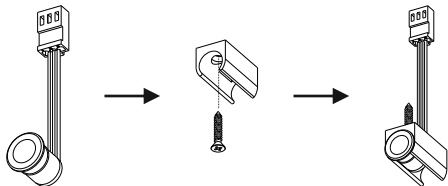

CLUD

72W 24VDC (36W 12VDC)

CLUD IR-1

CLUD

Material	Finish	H min.	H max.
Laminated	Dark oak	0mm	60mm
Varnished	Glossy white	0mm	160mm
Wood	Natural finish	0mm	100mm