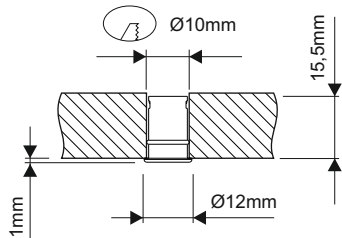

CLUD

72W 24VDC (36W 12VDC)

CLUD IR-1

CLUD

Material	Finish	H min.	H max.
Laminated	Dark oak	0mm	60mm
Varnished	Glossy white	0mm	160mm
Wood	Natural finish	0mm	100mm