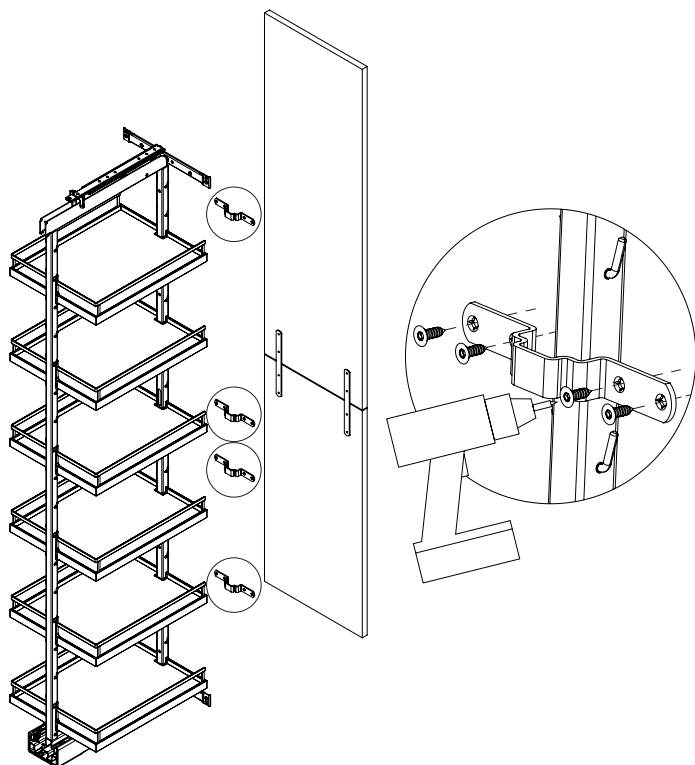

1

Before continuing with this guide, please complete the following guides:

A: Dispensa vvs-x (SKU: MA 402053 0000)

B: Connecting two fronts (SKU: UNI-D-GEN99-DOC110)

2

Plan the location of your brackets. If the suggested placement of your brackets interferes with your desired shelf location, move the brackets to another position.

Fasten the brackets onto the front using the included screws.

Finished product.