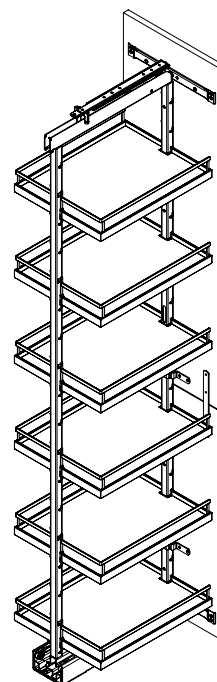

1

Before continuing with this guide, please complete the following guides:

A: Dispensa vvs-x (SKU: MA 402053 0000)

B: Connecting two fronts (SKU: UNI-D-GEN99-DOC110)

2

Plan the location of your brackets. If the suggested placement of your brackets interferes with your desired shelf location, move the brackets to another position.

Fasten the brackets onto the front using the included screws.

Finished product.