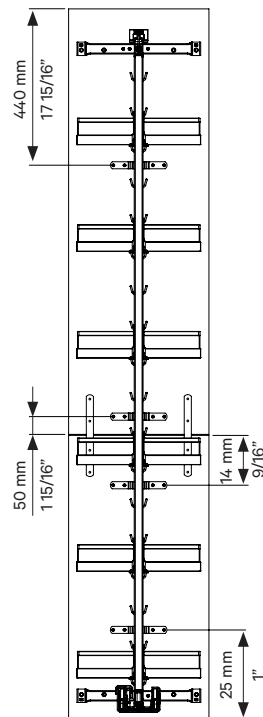

1

Before continuing with this guide, please complete the following guides:

A: Dispensa vvs-x (SKU: MA 402053 0000)

B: Connecting two fronts (SKU: UNI-D-GEN99-DOC110)

2

Plan the location of your brackets. If the suggested placement of your brackets interferes with your desired shelf location, move the brackets to another position.

Fasten the brackets onto the front using the included screws.

Finished product.