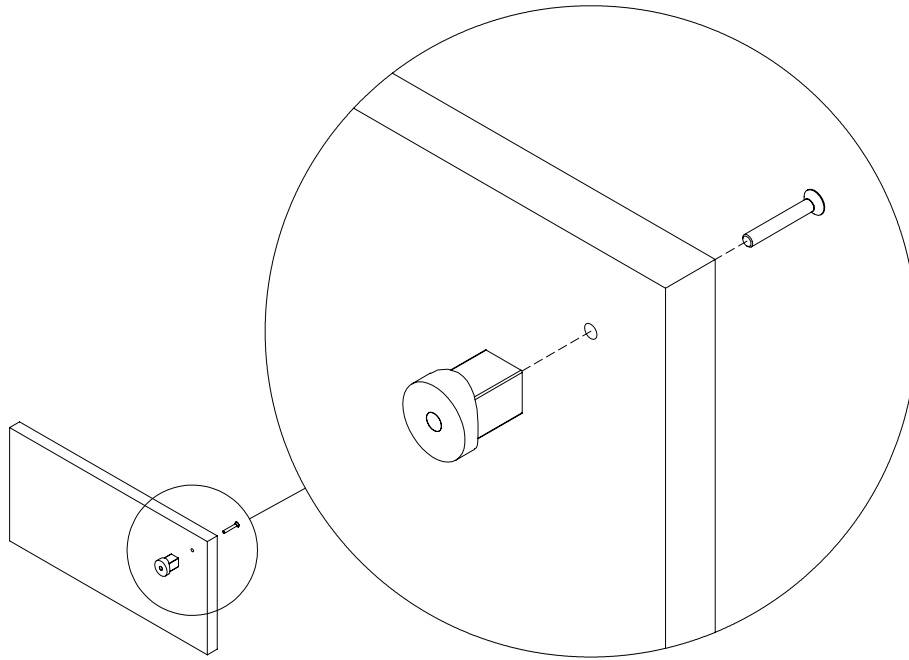

## MARIA BRUUN - WOOD HANDLE

INCLUDED IN THE PACKAGE  
1X HANDLE  
1-2X SCREW M4X25

FASTEN THE HANDLE BY HAND USING A MANUAL SCREW DRIVER.