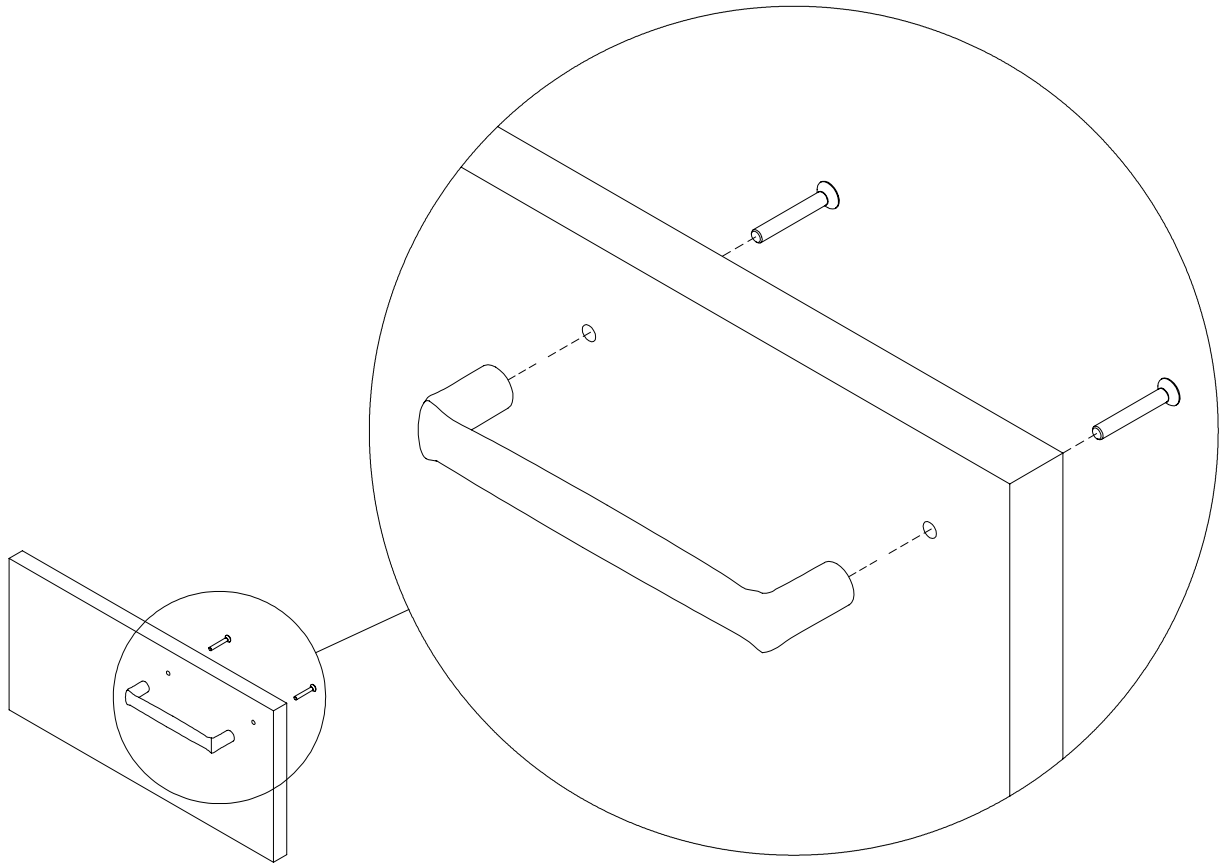

INSTALLATION GUIDE

ALBERTE TRANBERG - HANDLE

INCLUDED IN THE PACKAGE
1X HANDLE
2X SCREW M4X25

PAGE 1/1

FASTEN THE HANDLE BY HAND USING A MANUAL SCREW DRIVER.