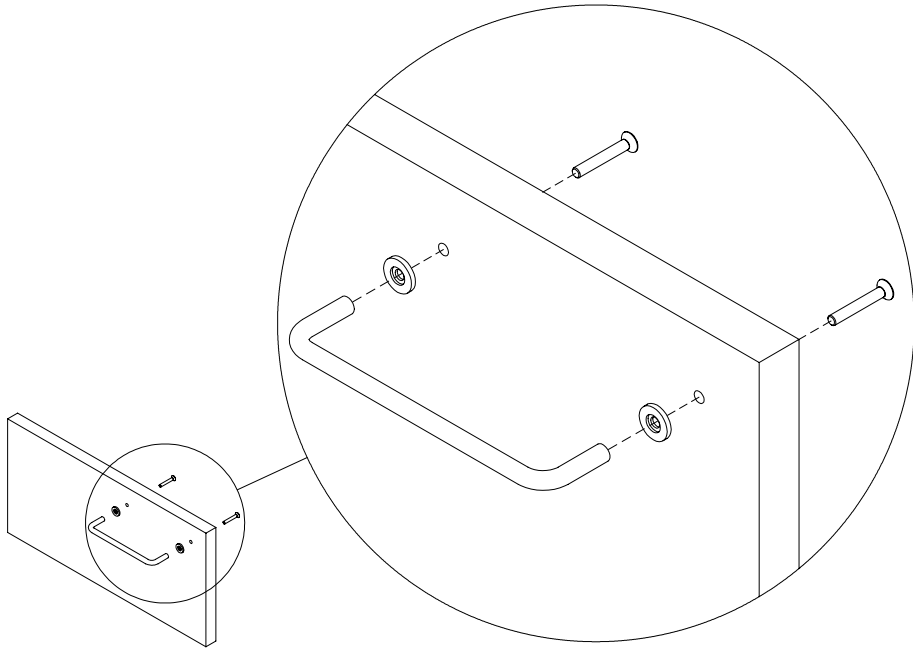

INSTALLATION GUIDE CLASSIC HANDLE

INCLUDED IN THE PACKAGE
1X HANDLE
2X COLLAR (OPTIONAL)
1-2X SCREW M4X25

FASTEN THE HANDLE BY HAND USING A MANUAL SCREW DRIVER.