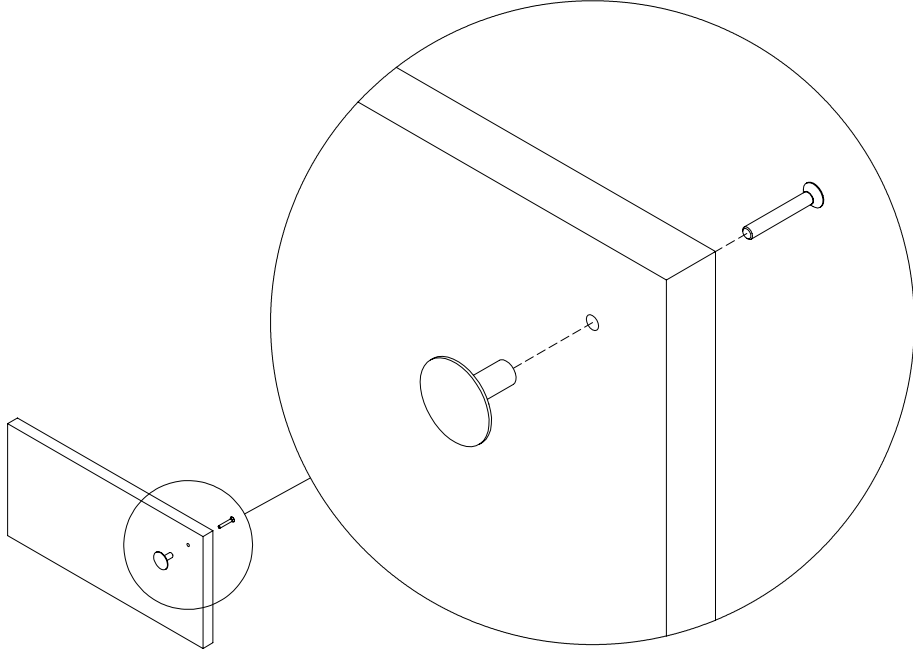

INSTALLATION GUIDE CLASSIC HANDLE

INCLUDED IN THE PACKAGE
1X HANDLE
2X COLLAR (OPTIONAL)
1-2X SCREW M4X25

FASTEN THE HANDLE BY HAND USING A MANUAL SCREW DRIVER.